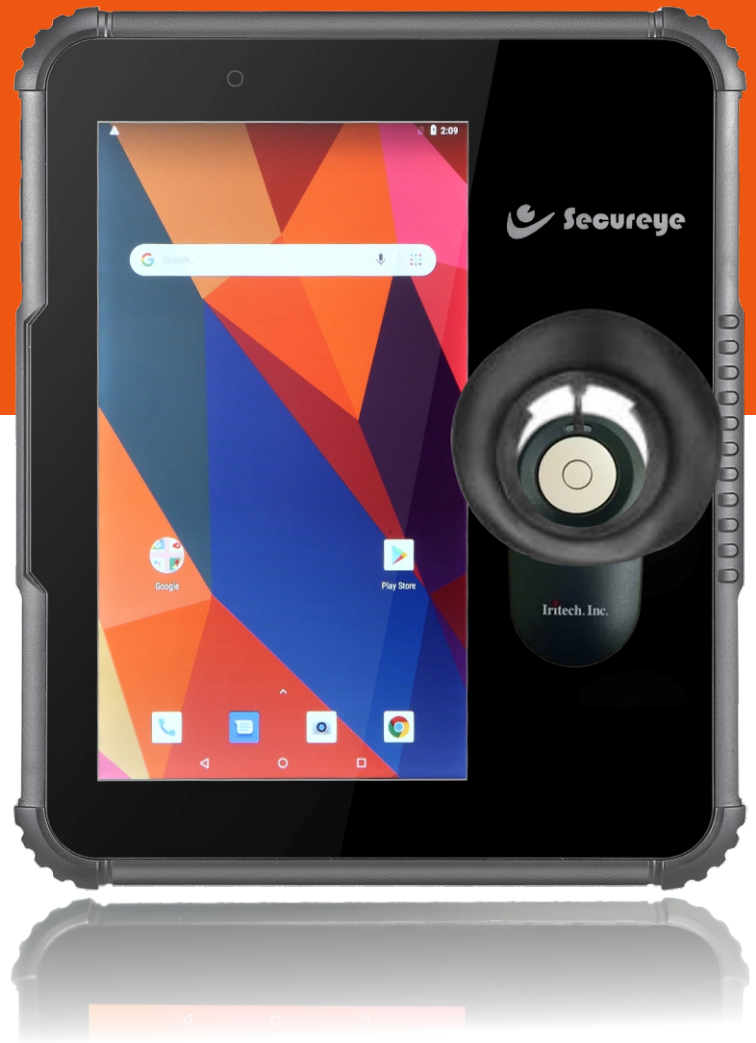

Aadhaar Based

Time Attendance System with
MK2120UL Auto-Capture
Camera with On-Board
IRIS Recognition (1:1 & 1:N)

4G VoLTE

Benefits

- User-Friendly
- Higher Accuracy
- Fast IRIS Identification
- Easy Installation
- Quick Response

Features:

1:1 or 1:N IRIS
Matching Functions

Compatible with State-of-the-Art
OCEM

Support STQC/Aadhaar
Certified IRIS Scanner

Tough Casing Protects the
Device From Drops & Scratches

Online/Offline Software
Makes Individual Operation
Easy to Manage

Wifi Enables
Cable Less Installations

Lan Port
Supported

Inbuilt Battery Backup to
Ensure 99.9% Uptime

Data Retention in Case of
Power Failure, No Loss of Data

Supports
4G Network

Aadhaar Based

Time Attendance System with
MK2120UL Auto-Capture
Camera with On-Board
IRIS Recognition (1:1 & 1:N)

Application:

- Time Attendance
- Aadhaar Authentication

SPECIFICATION

S-SAB220-I

SPECIFICATION	S-SAB220-I
IRIS Sensor	IriShield MK2120UL
OS Version	Android 9.0
CPU Model	MTK8765
CPU Type	Quadcore
CPU	Clock 1.3GHz
RAM/Type	2 GB
ROM/Type	16 GB
Screen Size	7 inch - G+G(TP+Tempered glass cover)
Screen Resolution	TN LCD screen1024*600
Screen Brightness	(cd/sqm) 250cd/sqm
Touch Screen	Capacitive
Wifi Mode	802.11 b/g/n
Wifi Hotspot	YES
Lan Port	With LAN/ RJ45
Bluetooth Support	YES 2.0
GPS	YES
Internal Modem	GPRS/EDGE/4G VoLTE
Support Bands	UP to 2100MHz
Sim Port	2x2FF
MicroSD/Transflash	YES
Support for Ext devices	PC/KBD/Mouse/Mem (KBD/mouse/mem Key)
Charger Port	DC 2.5mm
Sensor	Accelerometer
Camera Front	Single front camera 5.0 MP
Battery	BIS Cobalt battery 5600mAh
Charger Time10%-80%	3 hours
Other feature	Separate Charging port and USB ports