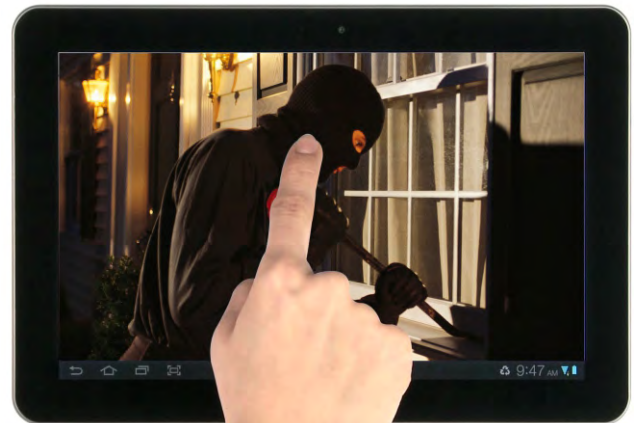

HDD
Up to 4TB
Supported

Android & iOS APPs for Smartphones & Tablets

With exclusive remote access for viewing live and recorded video from your security cameras on your Smartphone, tablet and computer, Mobile app is easy to use in just 3 steps – just download the free app for Android & iOS Smartphones, scan the NVR's QR code, and start viewing your cameras from anywhere with no hassles. You can also use a web browser on your PC or Mac computer to access your security cameras through the web portal for complete peace of mind and hassle-free operations.

Hours of activities can be compiled into a short video summary. Shows you all day's main events in span of no time. See your kids coming home, easily monitor all the visitors coming to your house, your garbage being collected, your kids getting up to their usual mischief – all in few minutes! Short summary footage of moving objects tells you what happened and when. Start to see more while watching less and experience the fastest way to stay connected.

720P HD Wireless Video

Wisdom of perfect combination of easy to do setup and high performance with 720P wireless video security cameras. No need to run video cables now, our HD security cameras transmit 720P HD video wirelessly to the weatherproof receiver connected to the NVR. HD 720P recording resolution ensures smooth live-viewing and recording.

Smart Monitoring with Motion Detection etc

With our fast & busy lives, most homeowners never have time to review hours of daily footage. Our security systems come loaded with advanced features to help you monitor smarter. You can also choose to receive email alerts of motion events with snapshot attachments, or push notifications sent to your smartphone or tablet. Motion detection comes as a standard feature, allowing you to save hard drive space by only recording footage of moving objects.